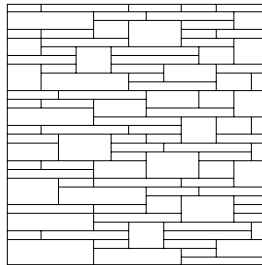

INSTALLATIONS

*Inspirations seulement